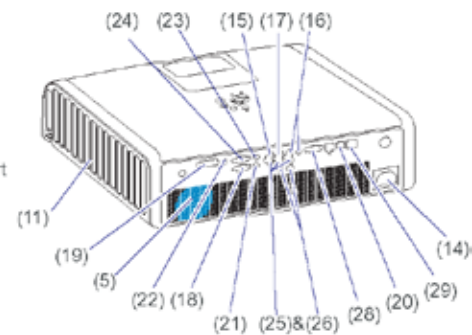

18.9" x 14.2" x 5.7" Inches

WEIGHT

15 lbs (with no lens)

WARRANTY

3 year parts & labor / 90 day lamp

Pro5000SL Product Highlights:

- 3 optional lenses from 1.8 to 4.1 throw ratio.
- Advanced LAN control including email monitoring and online web access and scheduling
- Easy installation function, auto key stone, and auto ceiling mount detection.
- Long lasting Hepa filtration system with upgradable smoke control option.
- Auto brightness detection to extend lamp life and out put only what is needed.

Choose from 3 lens options:

Standard Throw Lens
1.8-2.3 throw ratio
1.27 zoom

Medium Throw Lens
2.3-2.9 throw ratio
1.25 zoom

Long Throw Lens
3.1-4.1 throw ratio
1.26 zoom

Easy optional lens installation requires only 4 screws (included).

- (5) Speaker
- (11) Filter cover
The air filter is inside.
- (14) AC inlet
- (15) S-VIDEO port
- (16) AUDIO L/R port
- (17) VIDEO port
- (18) COMPUTER IN1 port
- (19) COMPUTER IN2 / DVI port
- (20) USB port
- (21) AUDIO 1 IN port
- (22) AUDIO 2 IN port
- (23) AUDIO OUT port
- (24) MONITOR OUT port
- (25) YPbPr port
- (26) L-AUDIO IN-R port
- (28) RS-232C port
- (29) LAN port (Optional)