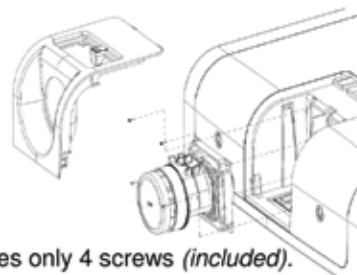

18.9" x 14.2" x 5.7" Inches

WEIGHT

15 lbs (with no lens)

WARRANTY

3 year parts & labor / 90 day lamp

Pro5000SL Product Highlights:

- 3 optional lenses from 1.8 to 4.1 throw ratio.
- Advanced LAN control including email monitoring and online web access and scheduling
- Easy installation function, auto key stone, and auto ceiling mount detection.
- Long lasting Hepa filtration system with upgradable smoke control option.
- Auto brightness detection to extend lamp life and out put only what is needed.

Choose from 3 lens options:

Standard Throw Lens
1.8-2.3 throw ratio
1.27 zoom

Medium Throw Lens
2.3-2.9 throw ratio
1.25 zoom

Long Throw Lens
3.1-4.1 throw ratio
1.26 zoom

Easy optional lens installation requires only 4 screws (included).

- (5) Speaker
- (11) Filter cover
The air filter is inside.
- (14) AC inlet
- (15) S-VIDEO port
- (16) AUDIO L/R port
- (17) VIDEO port
- (18) COMPUTER IN1 port
- (19) COMPUTER IN2 / DVI port
- (20) USB port
- (21) AUDIO 1 IN port
- (22) AUDIO 2 IN port
- (23) AUDIO OUT port
- (24) MONITOR OUT port
- (25) YPbPr port
- (26) L-AUDIO IN-R port
- (28) RS-232C port
- (29) LAN port (Optional)